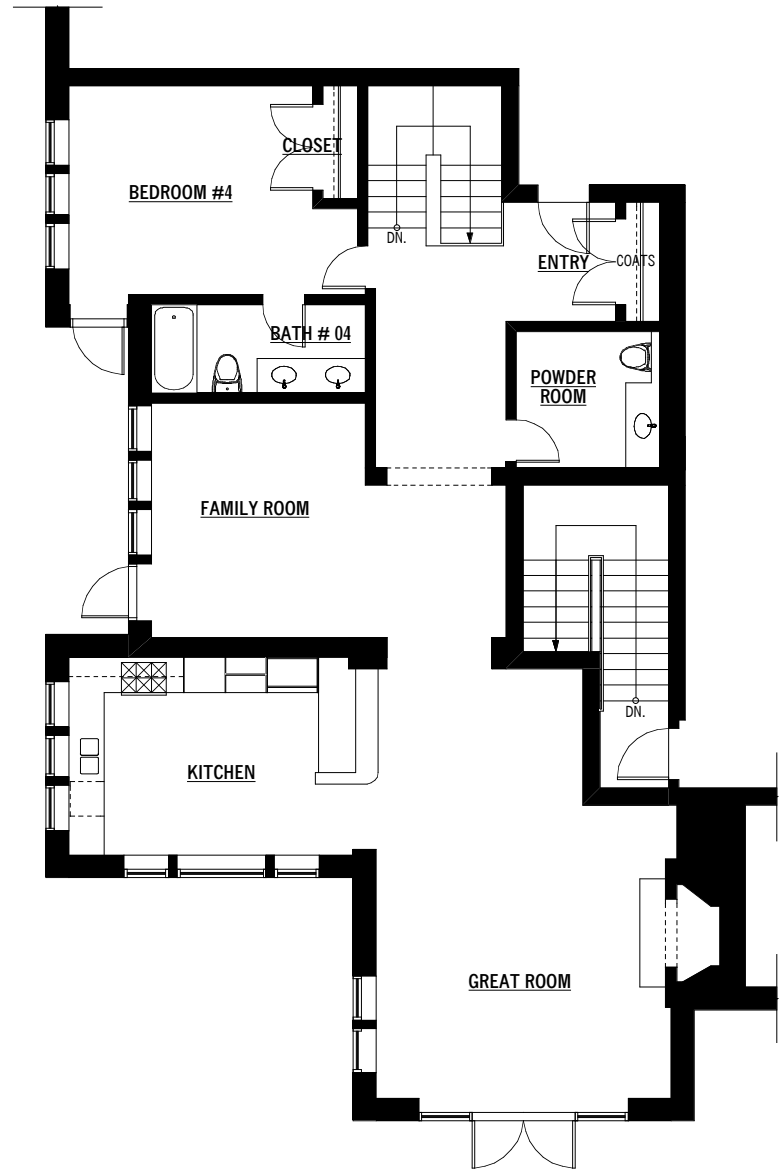

LOWER LEVEL

UPPER LEVEL

SUN CLOUD
 UNIT B2-6
 3196 SQUARE FEET
 4 BEDROOM
 4 1/2 BATH